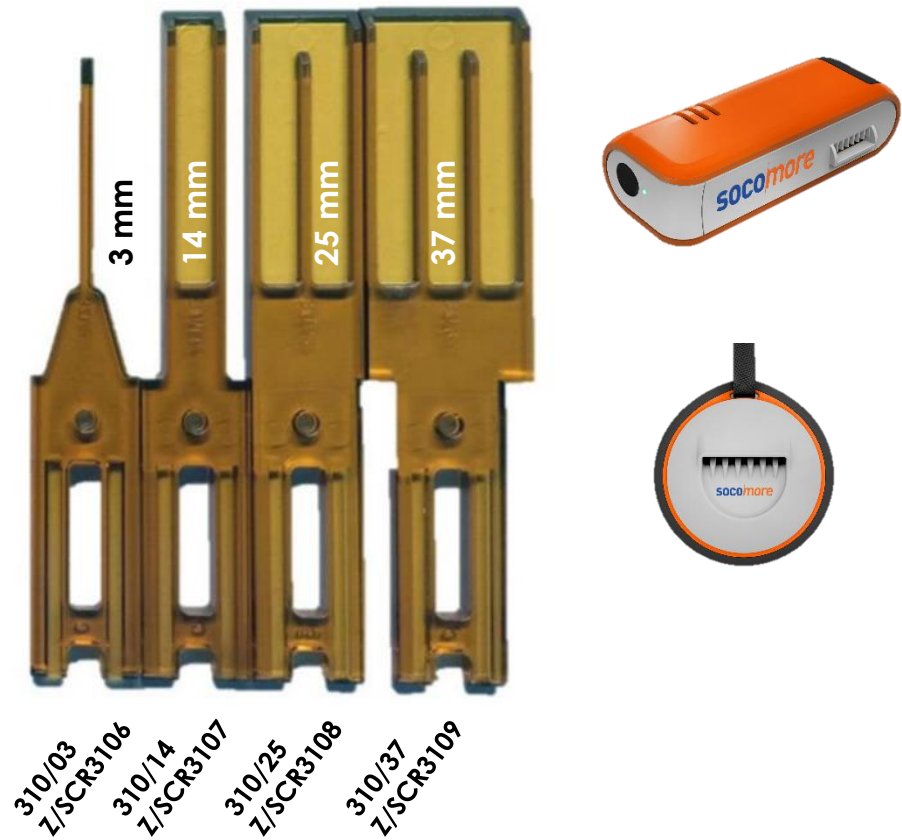

# SkyScraper: 1<sup>st</sup> generation VS Re-sharpenable scrapers - ULTEM

**socomore**

## 1<sup>st</sup> generation: NOT Re-sharpenable

## Re-sharpenable scrapers 'Ribbed' : For SkyMill & SkyEdgit